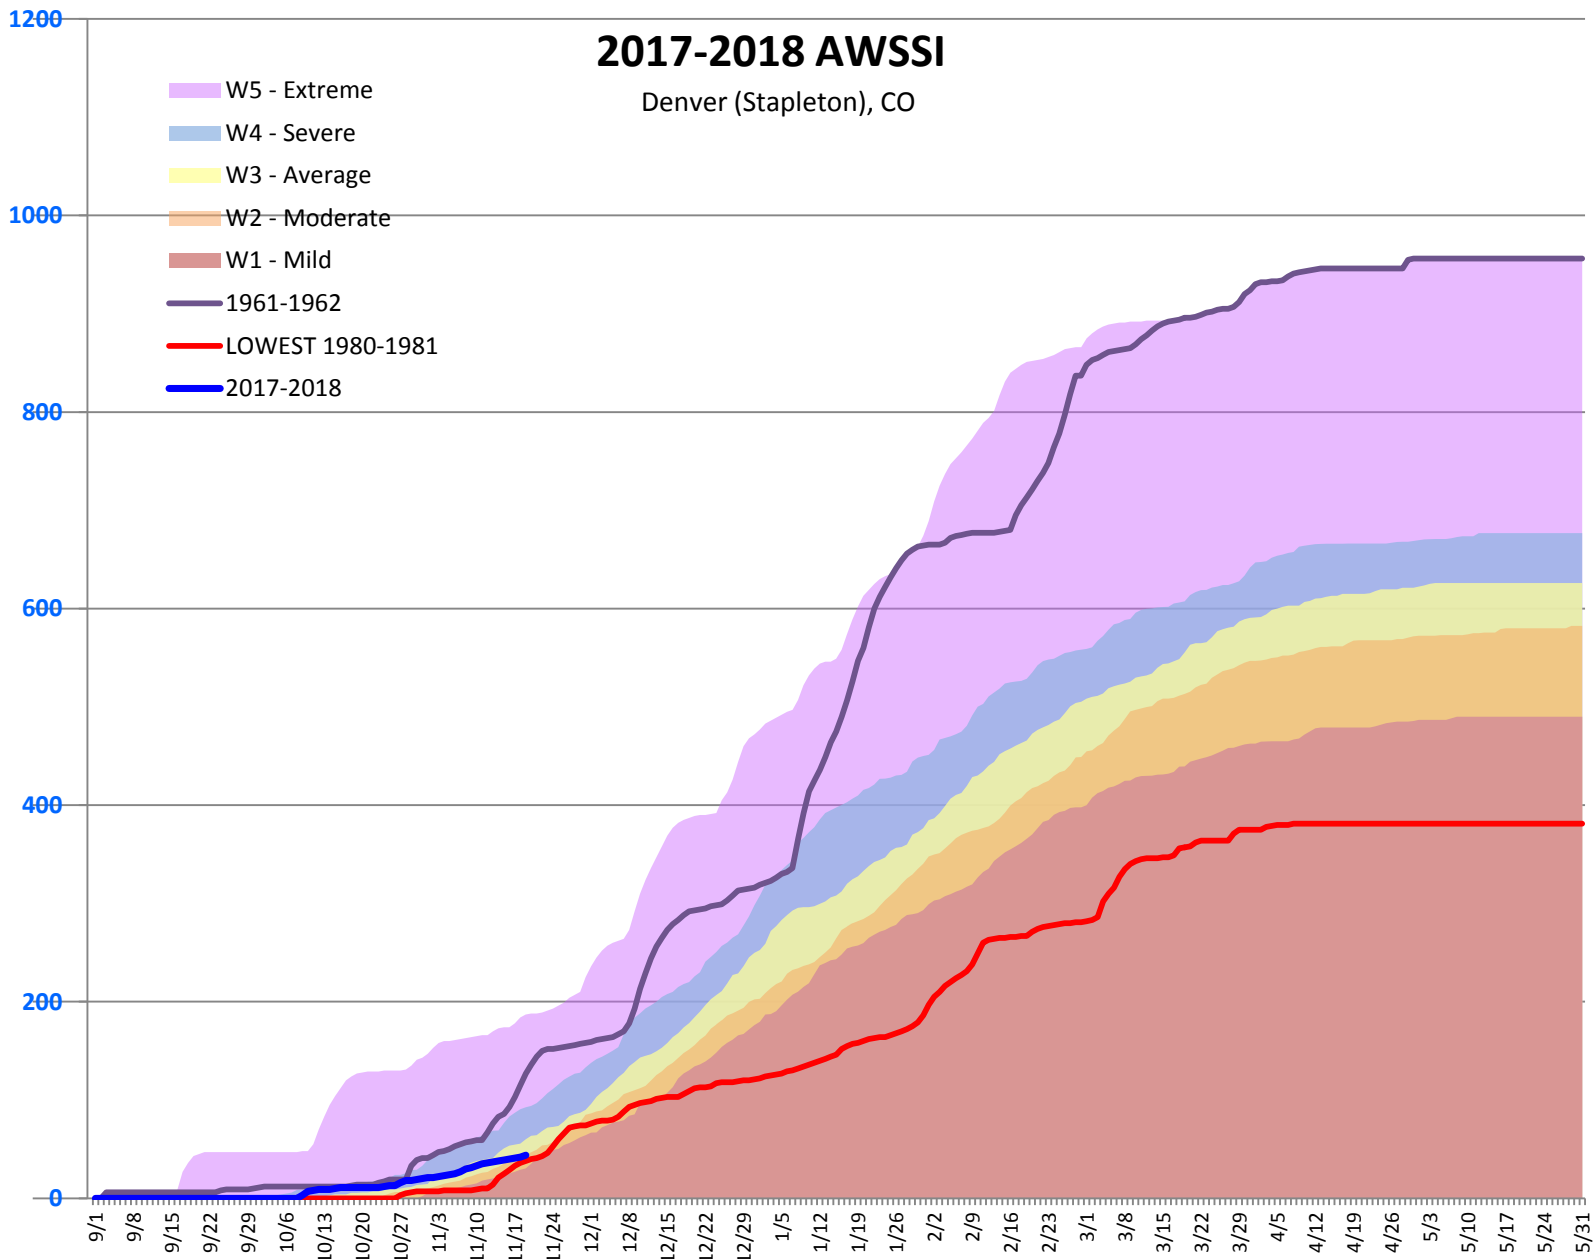

2017-2018 AWSSI

Denver (Stapleton), CO

- W5 - Extreme
- W4 - Severe
- W3 - Average
- W2 - Moderate
- W1 - Mild
- 1961-1962
- LOWEST 1980-1981
- 2017-2018

Accumulated AWSSI