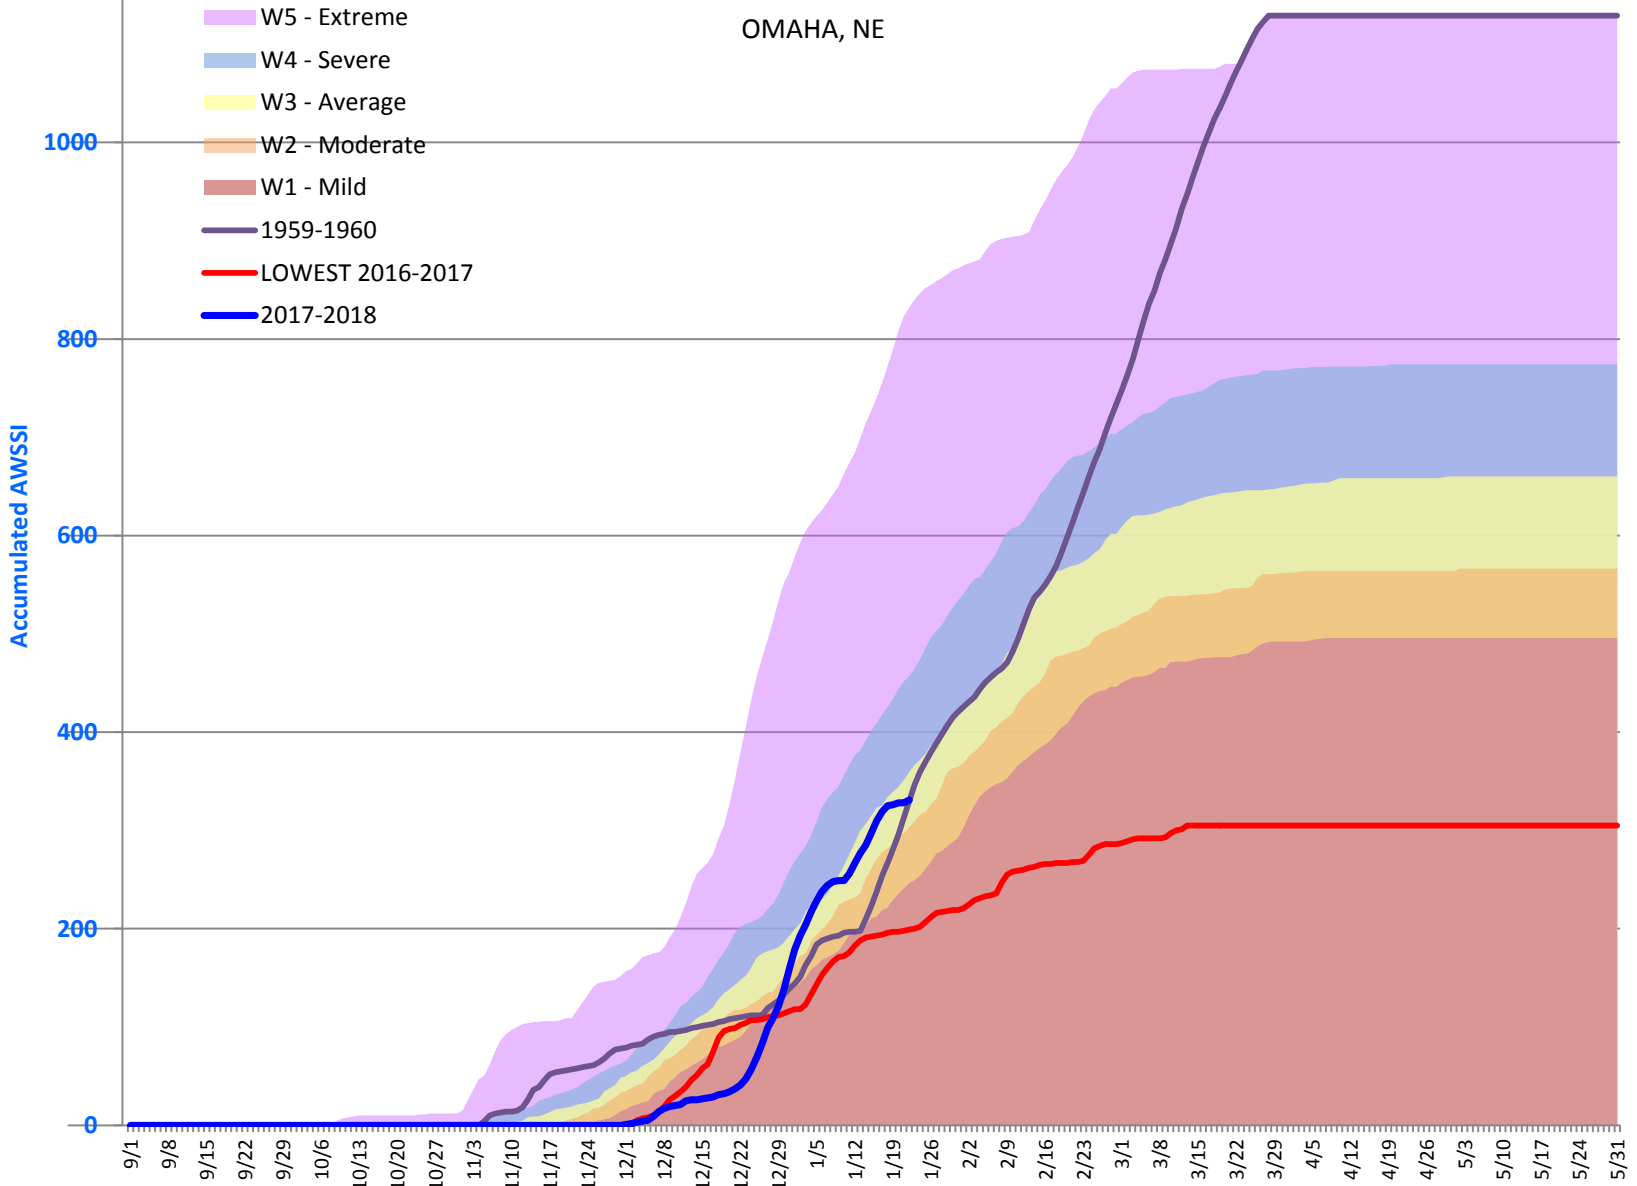

2017-2018 AWSSI

OMAHA, NE